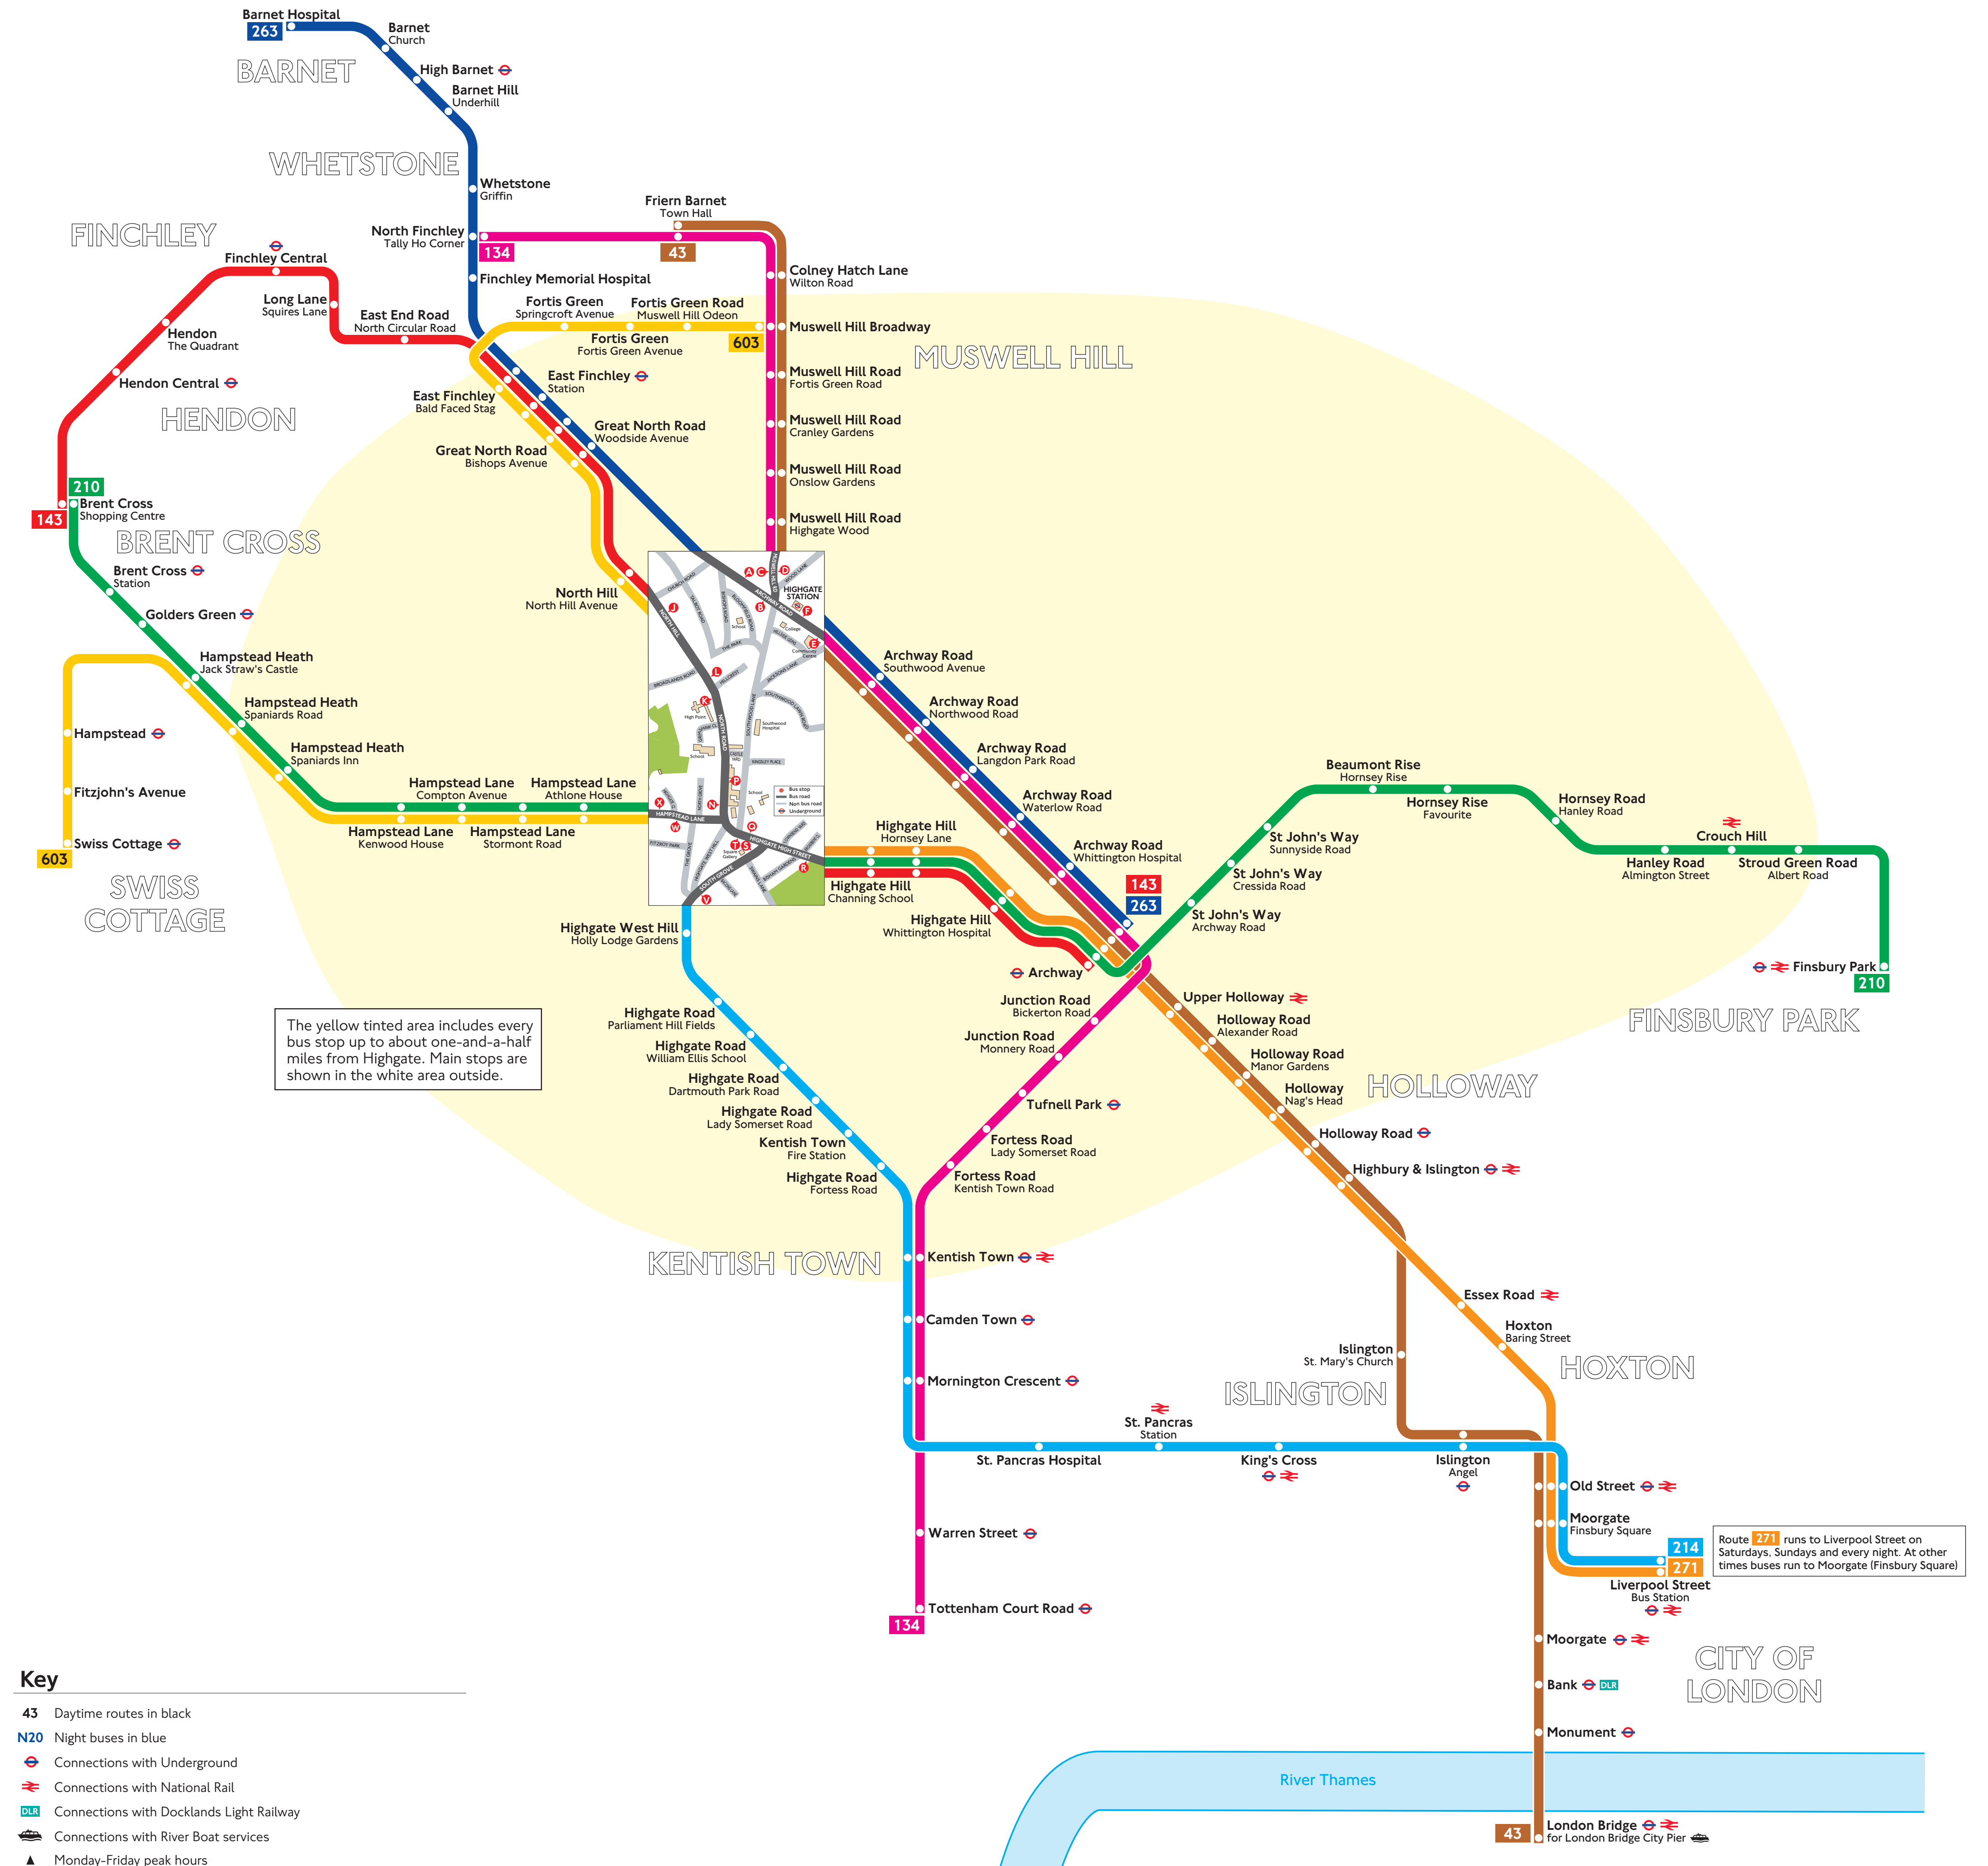

### Route finder

Bus service	Towards	Bus stop
43	Friern Barnet	☉ ☉
	London Bridge	☉ ☉
	North Finchley	☉ ☉
134	Tottenham Court Road	☉ ☉
	Archway	☉ ☉ ☉
143	Brent Cross Shopping Centre	☉ ☉ ☉ ☉
	Brent Cross Shopping Centre	☉ ☉ ☉
210	Brent Cross Shopping Centre	☉ ☉ ☉
	Finsbury Park	☉ ☉
214	Liverpool Street Bus Station	☉ ☉
	Moorgate (Finsbury Square)	☉ ☉
263	Archway	☉ ☉
	Barnet Hospital	☉ ☉
271	Liverpool Street Bus Station (Sat/Sun & Nightly)	☉
	Moorgate (Finsbury Square)	☉
603	Muswell Hill (Mon-Fri peak hours)	☉ ☉ ☉
	Swiss Cottage (Mon-Fri peak hours)	☉ ☉ ☉

Routes 43, 134, 214 and 271 are 24-hour services. Buses on these routes run during the day and night from the stops shown in the Route finder above.

### Night buses

Bus service	Towards	Bus stop
N20	Barnet	☉ ☉
	Trafalgar Square	☉ ☉

### Destination finder

Destination	Bus service	Bus stops
A Archway	43, 134	☉ ☉
	143	☉ ☉ ☉
	210	☉ ☉
	263, N20	☉ ☉
	271	☉
Archway Road Langdon Park Road, Northwood Road, Southwood Avenue, Waterlow Road and Whittington Hospital	43, 134	☉ ☉
	263, N20	☉ ☉
B Bank	43	☉ ☉