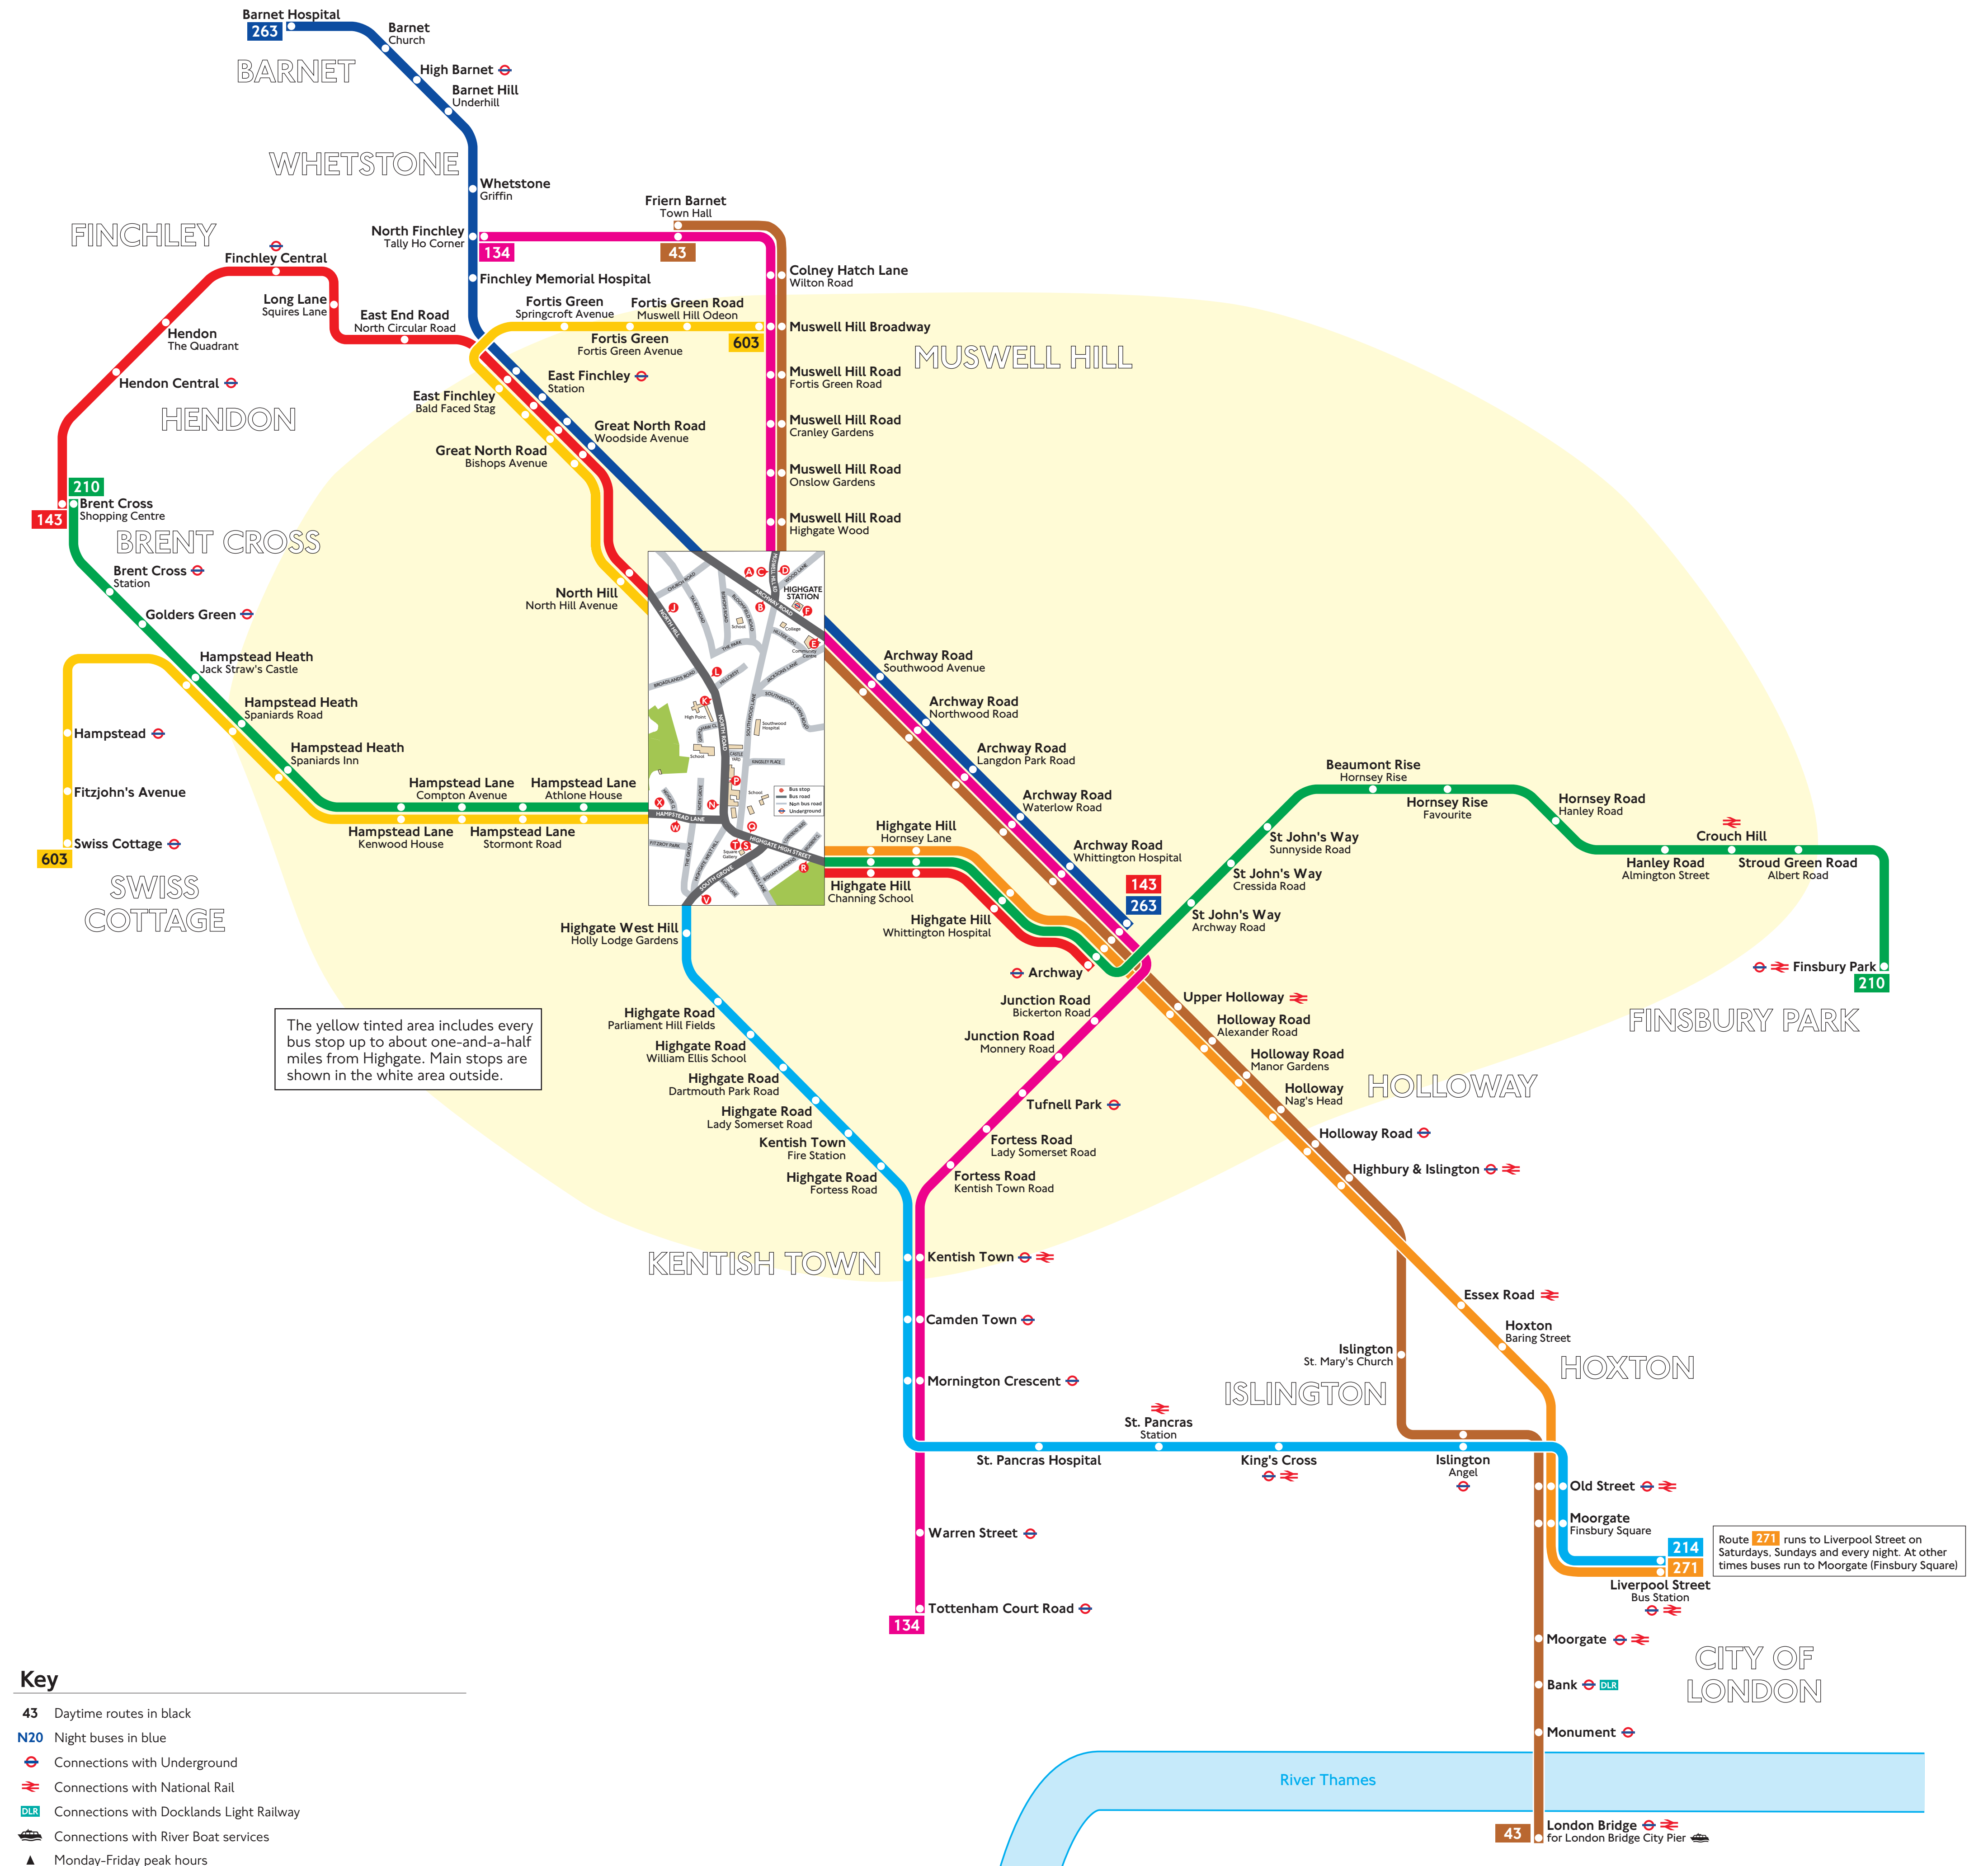

Bus services from Highgate

- Key**
- 43 Daytime routes in black
 - N20 Night buses in blue
 - Connections with Underground
 - Connections with National Rail
 - Connections with Docklands Light Railway
 - Connections with River Boat services
 - Monday-Friday peak hours

Red discs show the bus stop you need for your chosen bus service. The disc appears on the top of the bus stop in the street (see map of town centre in centre of diagram).

Route finder

Bus service	Towards	Bus stop
43	Friern Barnet	ⓐ ⓑ
	London Bridge	ⓐ ⓑ
	North Finchley	ⓐ ⓑ
134	Tottenham Court Road	ⓐ ⓑ
	Archway	ⓐ ⓑ ⓐ ⓑ ⓐ ⓑ
143	Brent Cross Shopping Centre	ⓐ ⓑ ⓐ ⓑ ⓐ ⓑ
	Brent Cross Shopping Centre	ⓐ ⓑ ⓐ ⓑ
210	Brent Cross Shopping Centre	ⓐ ⓑ ⓐ ⓑ
	Finsbury Park	ⓐ ⓑ
214	Liverpool Street Bus Station	ⓐ ⓑ
	Moorgate (Finsbury Square)	ⓐ ⓑ
263	Archway	ⓐ ⓑ
	Barnet Hospital	ⓐ ⓑ
271	Liverpool Street Bus Station (Sat/Sun & Nightly)	ⓐ
	Moorgate (Finsbury Square)	ⓐ
603	Muswell Hill (Mon-Fri peak hours)	ⓐ ⓑ ⓐ ⓑ
	Swiss Cottage (Mon-Fri peak hours)	ⓐ ⓑ ⓐ ⓑ

Routes 43, 134, 214 and 271 are 24-hour services. Buses on these routes run during the day and night from the stops shown in the Route finder above.

Night buses

Bus service	Towards	Bus stop
N20	Barnet	ⓐ ⓑ
	Trafalgar Square	ⓐ ⓑ

Destination finder

Destination	Bus service	Bus stops
A Archway	43, 134	ⓐ ⓑ
	143	ⓐ ⓑ ⓐ ⓑ
	210	ⓐ ⓑ
	263, N20	ⓐ ⓑ
	271	ⓐ
Archway Road Langdon Park Road, Northwood Road, Southwood Avenue, Waterlow Road and Whittington Hospital	43, 134	ⓐ ⓑ
	263, N20	ⓐ ⓑ
B Bank	43	ⓐ ⓑ